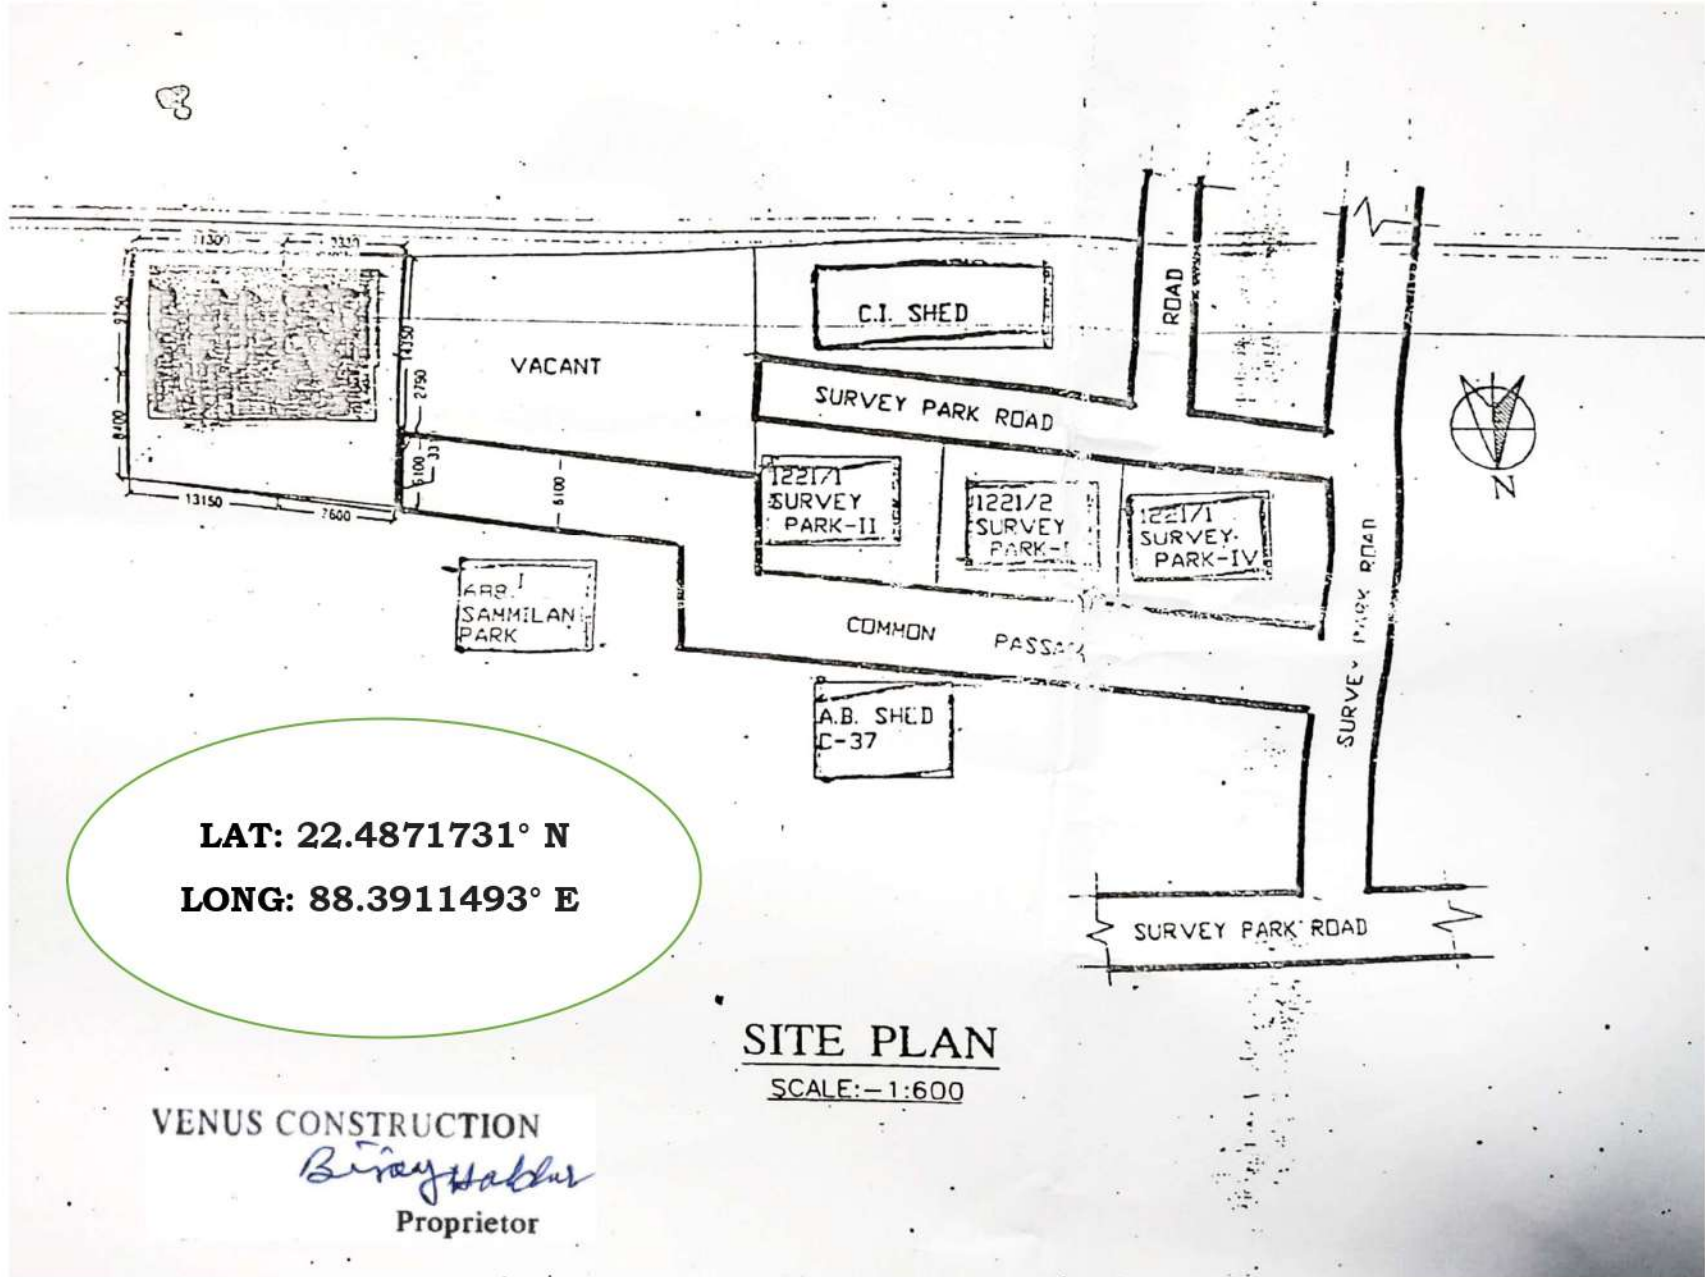

**Premises No. 242, East Rajapur, Ward No. 103 Now 109 under KMC, Post Office – Santoshpur,  
Police Station - Purba Jadabpur now Survey Park, District – South 24 Parganas Kolkata – 700075**

**LAT: 22.4871731° N**  
**LONG: 88.3911493° E**

**SITE PLAN**

SCALE: - 1:600

VENUS CONSTRUCTION

*Biraj Halder*

Proprietor